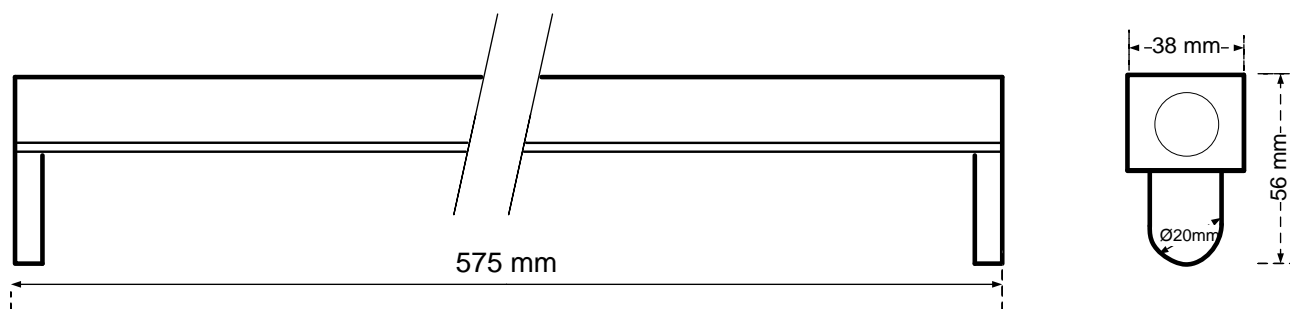

805-030

General Information

Order Code	805-030
Product Description	CYFELCO B T5 1X14
Application	Offices, shops, educational and public centres, etc.
Installation	Ceiling Surface Mounted Luminaire
Luminaire type	Slim Line Batten for T5 Lamps
Light Source	T5 Fluorescent Tube
Number of light sources	1 pc (not included)
Gear	Vossloh-Schwabe Electronic Ballast (HF)
Dimming	Not Dimmable
Standards	2014/30/EU Electromagnetic Compatibility Directive 2014/35/EU Low Voltage Directive
CE mark	Yes
Warranty	X years

Electrical Data

Lamp Power	14 W
Input voltage	220-240 V
Input Frequency	50-60 Hz
Protection class	Class I

Mechanical Characteristics

Housing Material	Sheet steel 0,5mm
Surface Finish	White powder coating (RAL 9003)
Ingress protection code	IP 20 [Finger-protected]
Mechanical impact protection code	IK03
Dimensions LxWxH	575x38x56mm

Logistics

Packing	1 pc per resistant carton
Net weight	xx kg
Gross weight	xx kg
Volume	Xx m ³

Dimensional Drawing

ELMASCO INDUSTRIES S.A.

Head Office : 44 K. Palama, 14343 N. Chalkidona, Athens, Greece
 Production Plant : Ag. Adrianos, 21100 Nafplio, Greece
 Email: elmasco@elmasco.eu